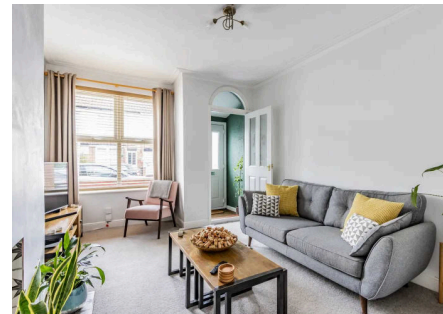

53 Vincent Road, Norwich

£250,000

Explore comfortable contemporary living in this mid-terrace home, suited to the busy family lifestyle. Located within the vibrant city of Norwich, bei...

Explore comfortable contemporary living in this mid-terrace home, suited to the busy family lifestyle. Located within the vibrant city of Norwich, being in close proximity to all local amenities and natural surroundings. The well-presented accommodation consists of a living room, dining room, kitchen, WC, two double bedrooms and a stylish family bathroom. Externally you will discover on road parking available and a well maintained garden.

EPC Energy Efficiency Rating: D

EPC Environmental Impact Rating: D

Explore comfortable contemporary living in this mid-terrace home, suited to the busy family lifestyle. Located within the vibrant city of Norwich, being in close proximity to all local amenities and natural surroundings. The well-presented accommodation consists of a living room, dining room, kitchen, WC, two double bedrooms and a stylish family bathroom. Externally you will discover on road parking available and a well maintained garden.

EPC Energy Efficiency Rating: D

EPC Environmental Impact Rating:

Explore comfortable contemporary living in this mid-terrace home, suited to the busy family lifestyle. Located within the vibrant city of Norwich, being in close proximity to all local amenities and natural surroundings. The well-presented accommodation consists of a living room, dining room, kitchen, WC, two double bedrooms and a stylish family bathroom. Externally you will discover on road parking available and a well maintained garden.