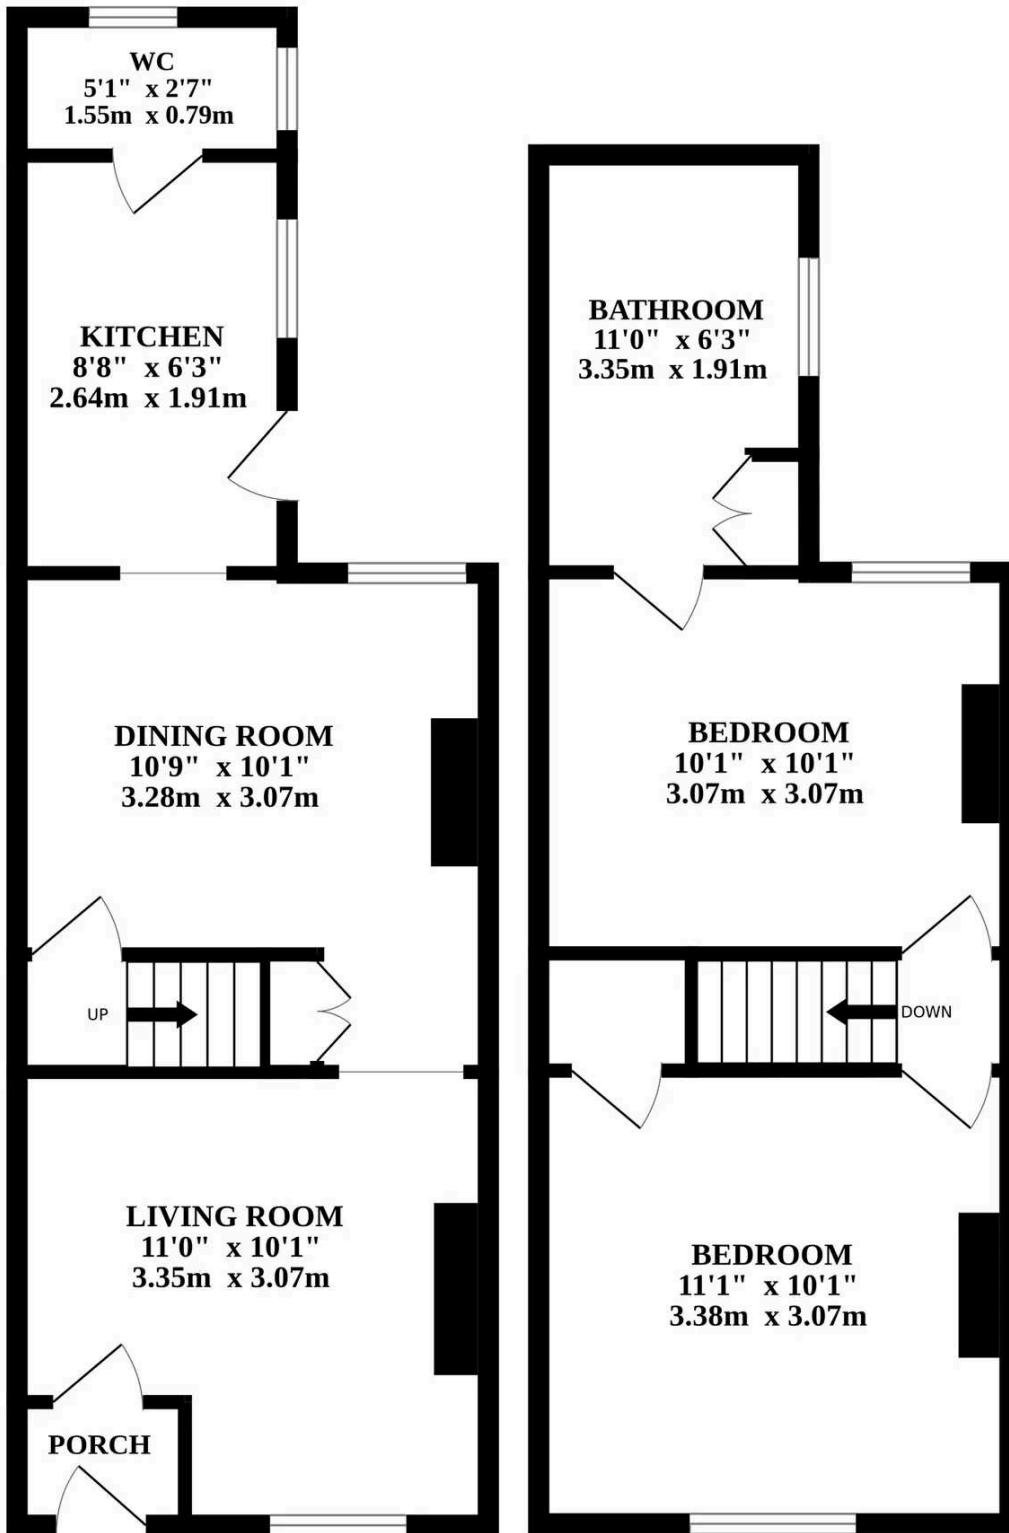

EPC Energy Efficiency Rating: D

EPC Environmental Impact Rating: D

Explore comfortable contemporary living in this mid-terrace home, suited to the busy family lifestyle. Located within the vibrant city of Norwich, being in close proximity to all local amenities and natural surroundings. The well-presented accommodation consists of a living room, dining room, kitchen, WC, two double bedrooms and a stylish family bathroom. Externally you will discover on road parking available and a well maintained garden.

EPC Energy Efficiency Rating: D

EPC Environmental Impact Rating:

Explore comfortable contemporary living in this mid-terrace home, suited to the busy family lifestyle. Located within the vibrant city of Norwich, being in close proximity to all local amenities and natural surroundings. The well-presented accommodation consists of a living room, dining room, kitchen, WC, two double bedrooms and a stylish family bathroom. Externally you will discover on road parking available and a well maintained garden.

GROUND FLOOR

1ST FLOOR

Whilst every attempt has been made to ensure the accuracy of the floorplan contained here, measurements of doors, windows, rooms and any other items are approximate and no responsibility is taken for any error, omission or mis-statement. This plan is for illustrative purposes only and should be used as such by any prospective purchaser. The services, systems and appliances shown have not been tested and no guarantee as to their operability or efficiency can be given.
Made with Metropix ©2023