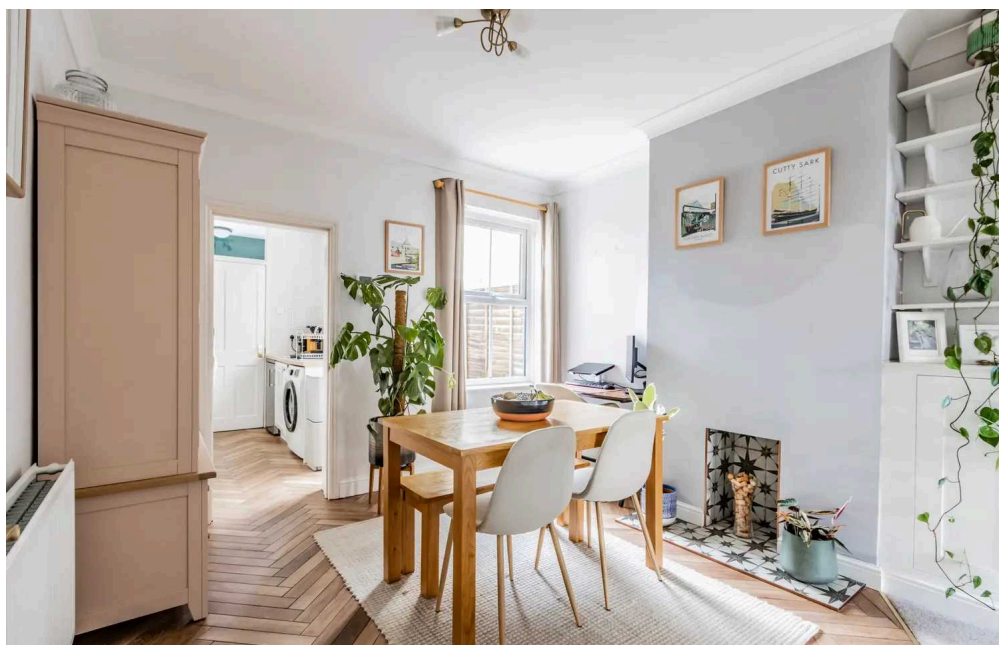

EPC Energy Efficiency Rating: D

EPC Environmental Impact Rating: D

Explore comfortable contemporary living in this mid-terrace home, suited to the busy family lifestyle. Located within the vibrant city of Norwich, being in close proximity to all local amenities and natural surroundings. The well-presented accommodation consists of a living room, dining room, kitchen, WC, two double bedrooms and a stylish family bathroom. Externally you will discover on road parking available and a well maintained garden.

EPC Energy Efficiency Rating: D

EPC Environmental Impact Rating:

Explore comfortable contemporary living in this mid-terrace home, suited to the busy family lifestyle. Located within the vibrant city of Norwich, being in close proximity to all local amenities and natural surroundings. The well-presented accommodation consists of a living room, dining room, kitchen, WC, two double bedrooms and a stylish family bathroom. Externally you will discover on road parking available and a well maintained garden.