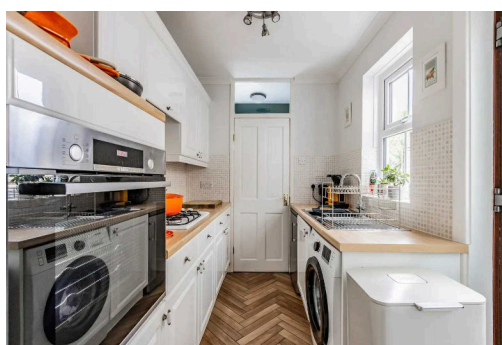

EPC Energy Efficiency Rating: D

EPC Environmental Impact Rating: D

Explore comfortable contemporary living in this mid-terrace home, suited to the busy family lifestyle. Located within the vibrant city of Norwich, being in close proximity to all local amenities and natural surroundings. The well-presented accommodation consists of a living room, dining room, kitchen, WC, two double bedrooms and a stylish family bathroom. Externally you will discover on road parking available and a well maintained garden.

EPC Energy Efficiency Rating: D

EPC Environmental Impact Rating:

Explore comfortable contemporary living in this mid-terrace home, suited to the busy family lifestyle. Located within the vibrant city of Norwich, being in close proximity to all local amenities and natural surroundings. The well-presented accommodation consists of a living room, dining room, kitchen, WC, two double bedrooms and a stylish family bathroom. Externally you will discover on road parking available and a well maintained garden.