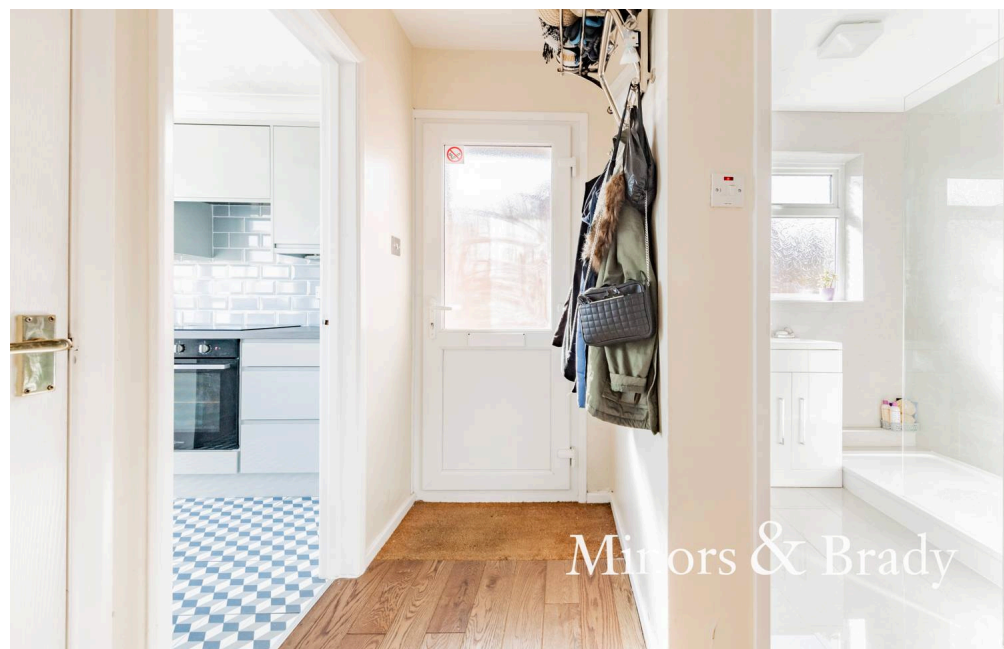

**\*BEAUTIFUL GARDENS AND ONLY A SHORT STROLL TO THE BEACH\***  
Minors & Brady are delighted to present this beautiful home located in the sought-after village of Caister-On-Sea. Benefits from a beautiful front and rear garden. Ample off-road parking and in immaculate condition throughout. Comprising an entrance hall, modern kitchen, stylish bathroom, spacious lounge and two double bedrooms. Call Minors & Brady now to enquire!