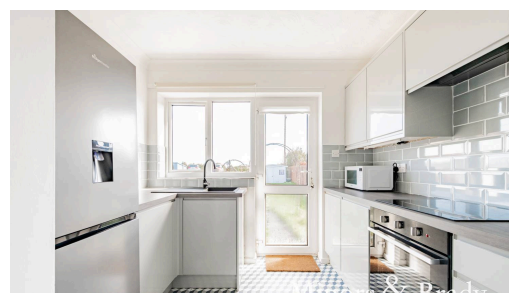

**\*BEAUTIFUL GARDENS AND ONLY A SHORT STROLL TO THE BEACH\***  
Minors & Brady are delighted to present this beautiful home located in the sought-after village of Caister-On-Sea. Benefits from a beautiful front and rear garden. Ample off-road parking and in immaculate condition throughout. Comprising an entrance hall, modern kitchen, stylish bathroom, spacious lounge and two double bedrooms. Call Minors & Brady now to enquire!