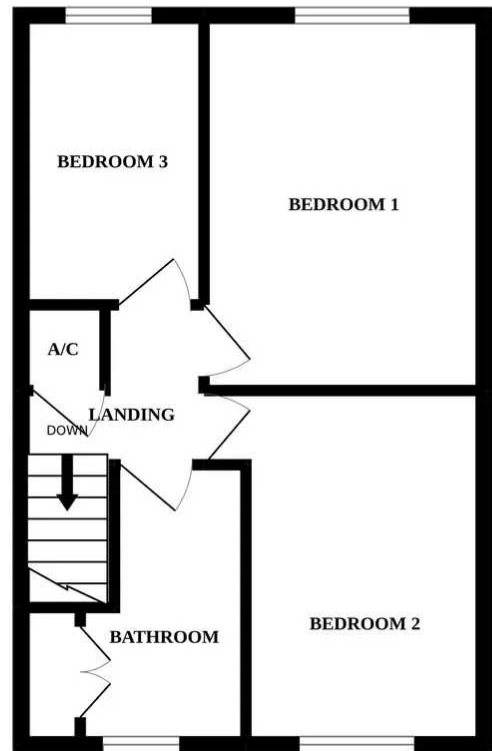

You can include any text here. The text can be modified upon generating your brochure.