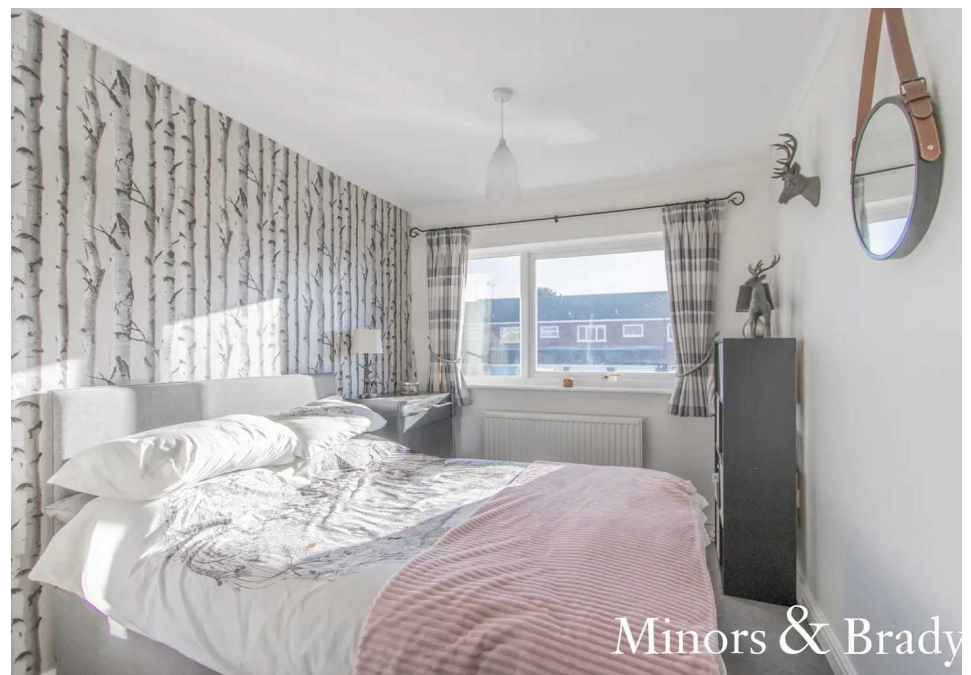

24 Lynfield Road, North Walsham - NR28 0BG

£190,000

EPC Energy Efficiency Rating: D

EPC Environmental Impact Rating: D

Three bedroom property located within the ever sought after market town of North Walsham, boasting all local amenities in a walking distance. Benefiting from three sizeable bedrooms, open plan living area and fitted kitchen with space for all appliances. The private garden creates the ideal space for alfresco dining, along with the driveway and integral garage for off road parking.

Three bedroom property located within the ever sought after market town of North Walsham, boasting all local amenities in a walking distance. Benefiting from three sizeable bedrooms, open plan living area and fitted kitchen with space for all appliances. The private garden creates the ideal space for alfresco dining, along with the driveway and integral garage for off road parking.